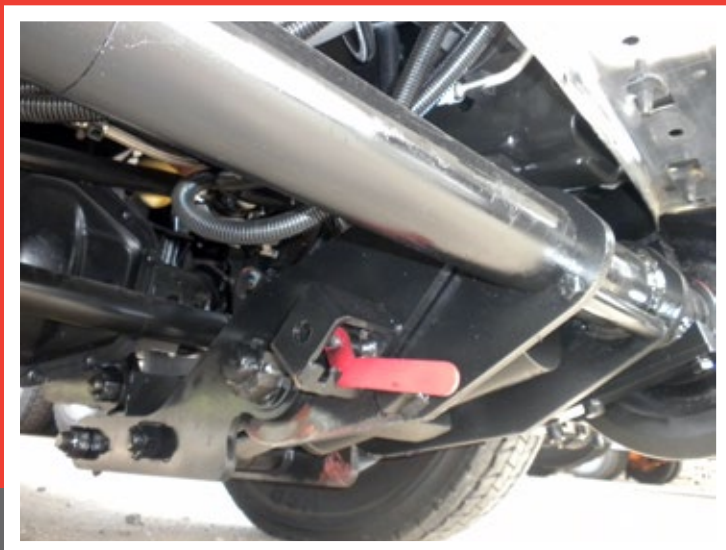

## Medium Duty

### GENERAL DESCRIPTION

**RW-1019B** Railgear is designed to maximize ground clearance and accommodate factory rear-mounted fuel tanks. The rear guidewheels are positioned close to the rear vehicle tires for improved performance on tight curvature track. The 10" machined steel guidewheels ride on dual tapered roller bearings for long life and high load capability. A hydraulic axle lock system on the front truck axle improves front tire clearance when on rail. In the rail position, the Railgear is "over-center", which prevents a hydraulic failure from allowing the gear to collapse.