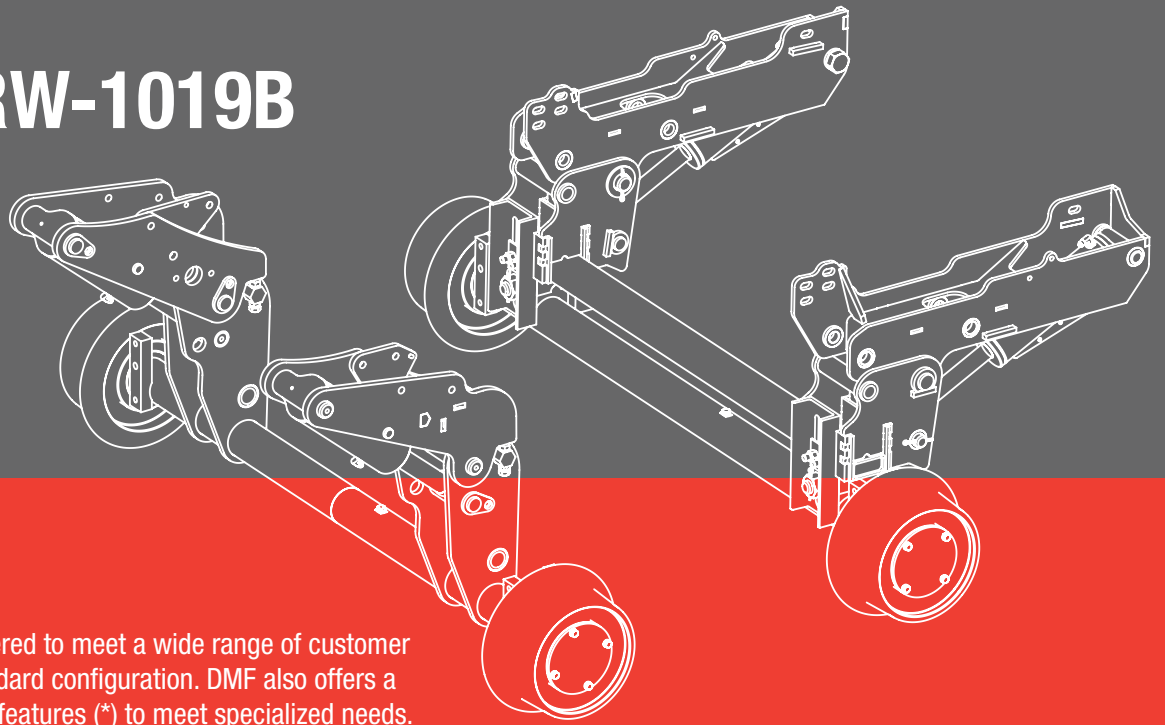

### GENERAL DESCRIPTION

**RW-1019B** Railgear is designed to maximize ground clearance and accommodate factory rear-mounted fuel tanks. The rear guidewheels are positioned close to the rear vehicle tires for improved performance on tight curvature track. The 10" machined steel guidewheels ride on dual tapered roller bearings for long life and high load capability. A hydraulic axle lock system on the front truck axle improves front tire clearance when on rail. In the rail position, the Railgear is "over-center", which prevents a hydraulic failure from allowing the gear to collapse.

### SUPPORTED CHASSIS

RW-1019B is available for many popular Class 4/5 Chassis Cab vehicles. Certain drivetrain and option combinations are typically required for Railgear upfits.

- **Ford: 2008-Present** F-450 & F-550
- **Ram: 2008-Present** 4500 & 5500

## FEATURES

RW-1019B was engineered to meet a wide range of customer requirements in its standard configuration. DMF also offers a broad range of optional features (\*) to meet specialized needs.

- Steel tread railwheels
- Push button hydraulic controls
- Front hydraulic axle lock system
- Front brakes/railsweeps
- Pinoff retention system (front & rear)
- R22.5 Wheel/Tire configuration for tight curve applications\*
- Wireless Railgear controls\*
- Rear brakes/railsweeps\*
- 4-corner rail wheel insulation\*
- Custom rail gauges & wheel profiles\*